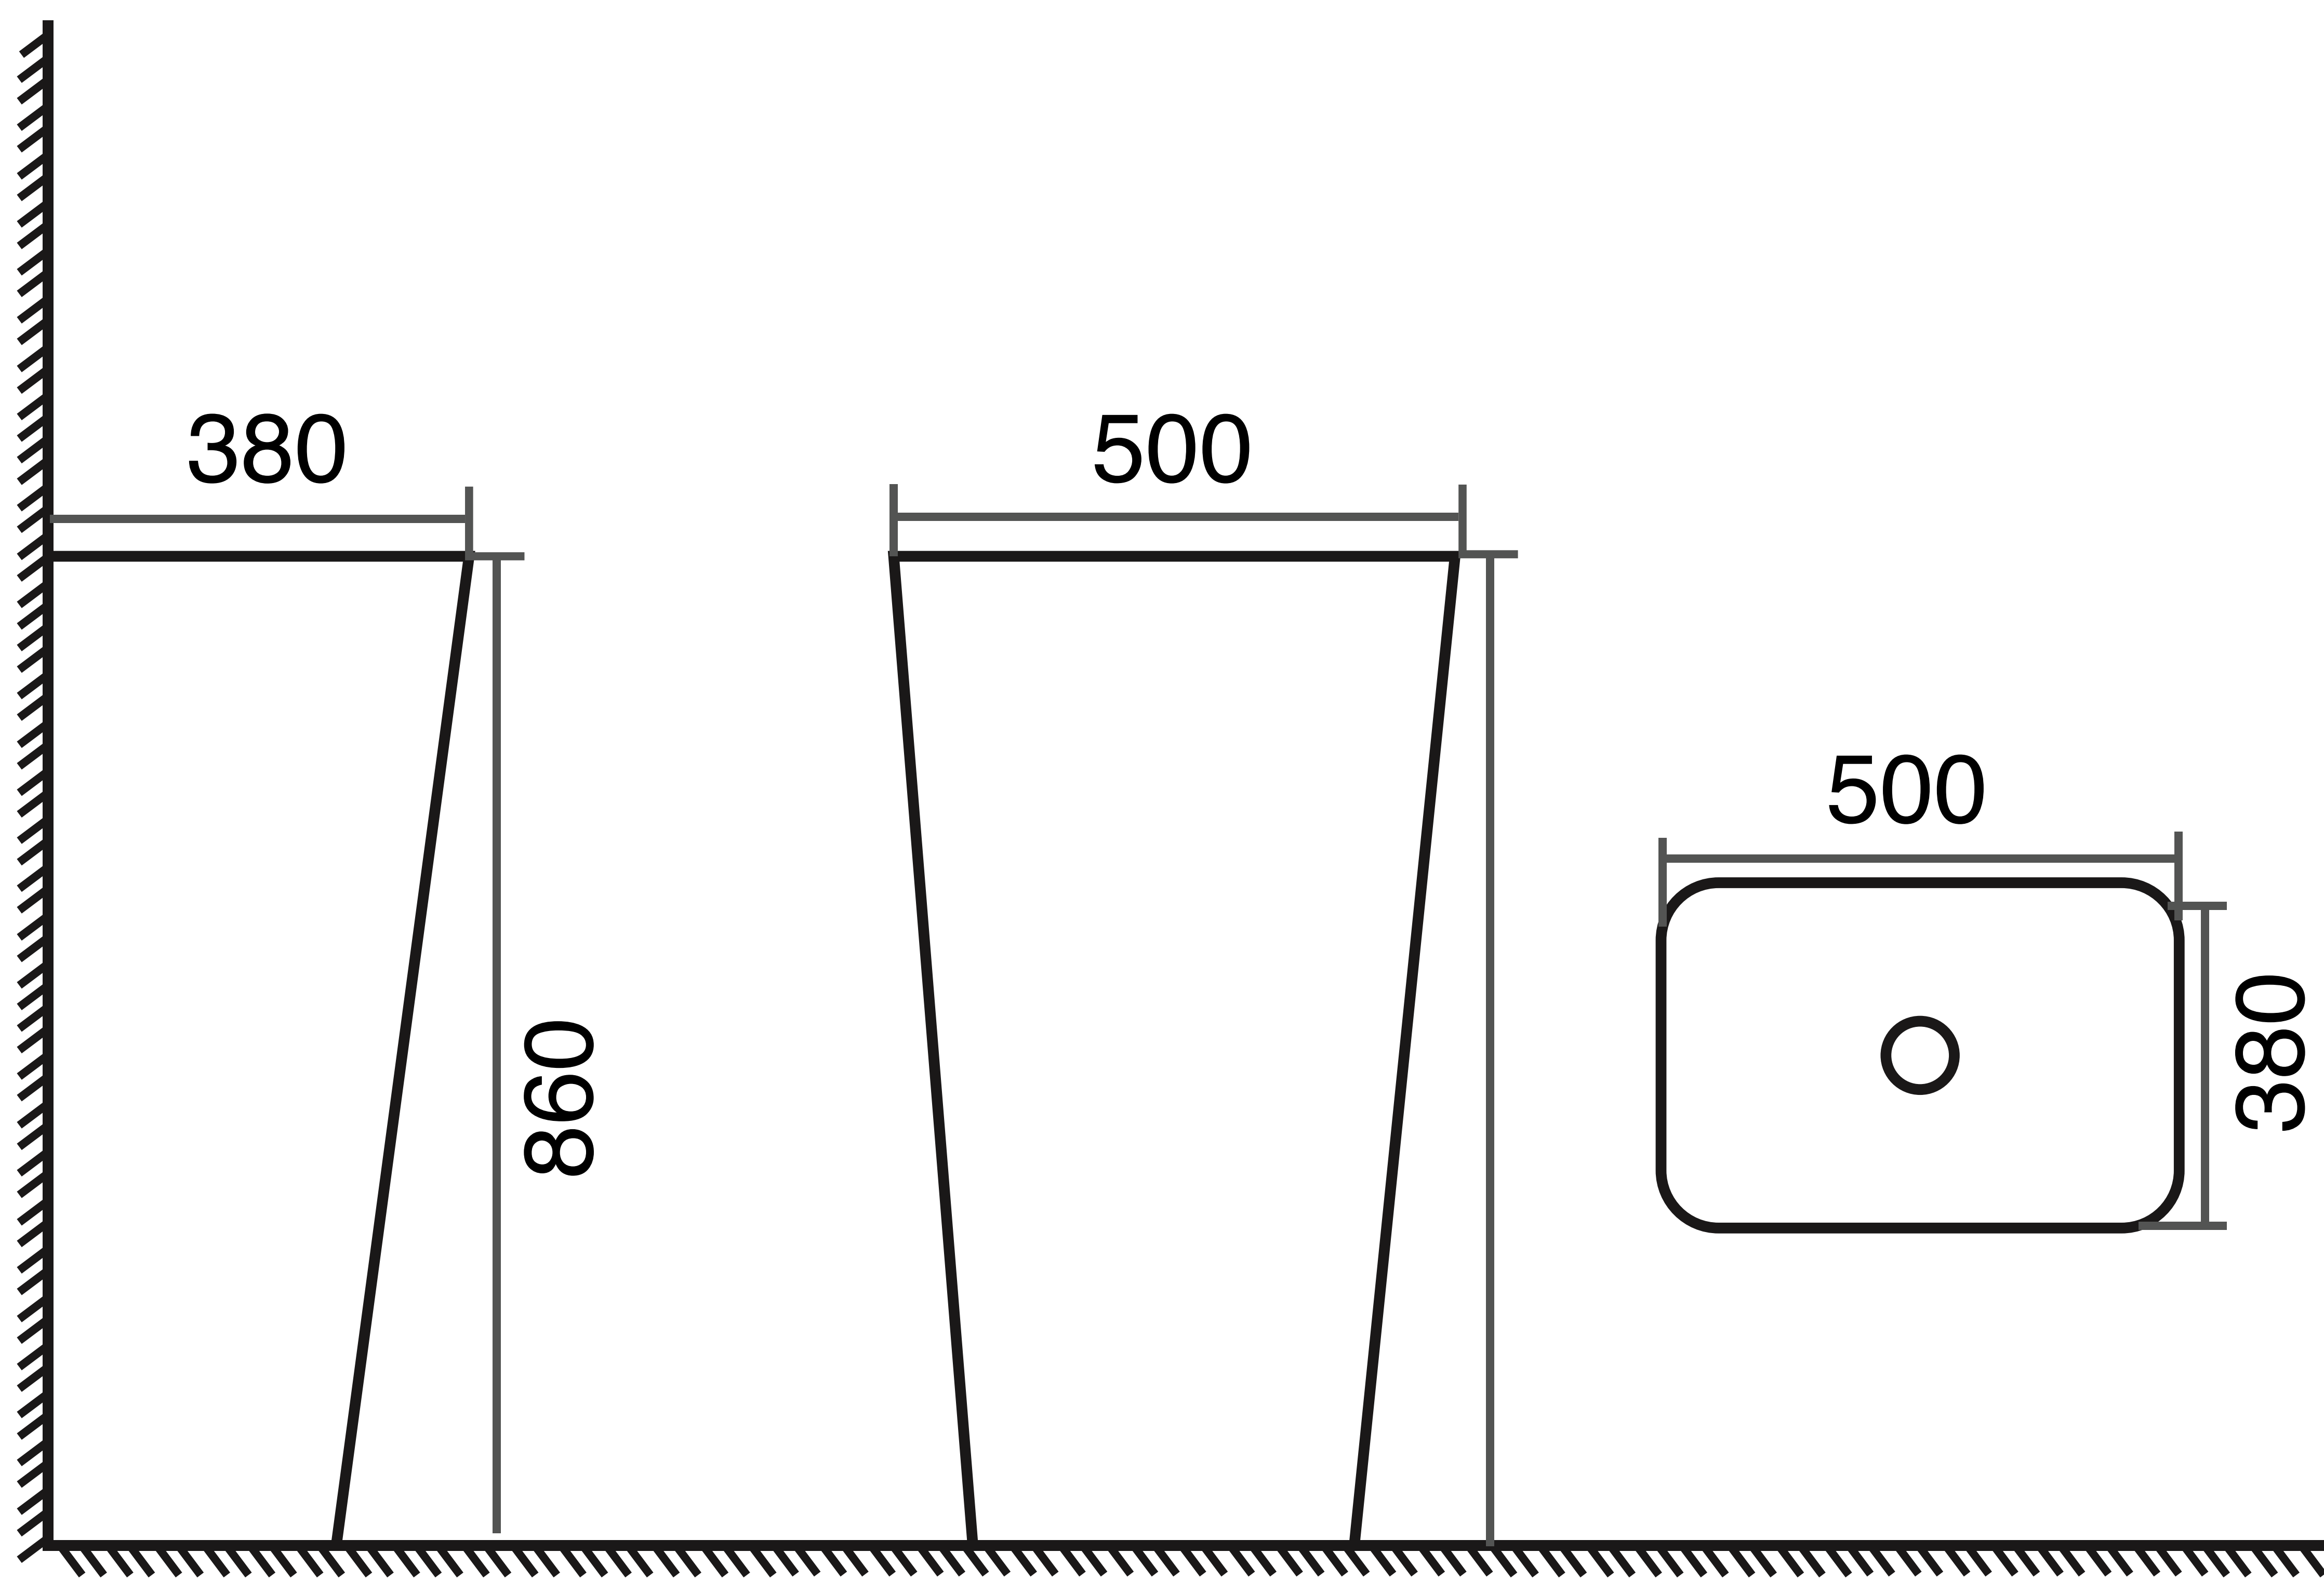

# Floor Mounted Pedestal

Product Code : 1934

Technical Drawing

All dimension are in **mm**